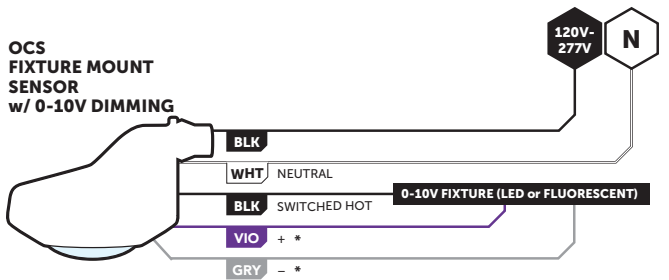

WIRING

SINGLE PHASE WIRING

OCS FIXTURE MOUNT SENSOR

2-PHASE WIRING (208 VAC)

OCS FIXTURE MOUNT SENSOR

DIMMING WIRING

- Dimming wires are present on models with HL or NL option

OCS FIXTURE MOUNT SENSOR w/ 0-10V DIMMING

* VIO/GRY DIMMING WIRES (0-10V) SHOULD BE TREATED AS CLASS 1

INSTALLATION

FRONT

ENCLOSURE INTEGRATES
~ 3" OF DROP DOWN
FROM FIXTURE KNOCKOUT

SIDE