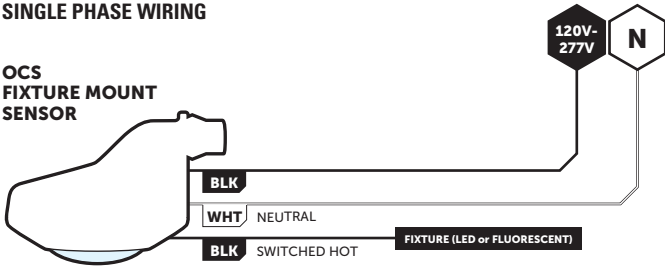

WIRING

SINGLE PHASE WIRING

OCS FIXTURE MOUNT SENSOR

2-PHASE WIRING (208 VAC)

OCS FIXTURE MOUNT SENSOR

DIMMING WIRING

- Dimming wires are present on models with HL or NL option

OCS FIXTURE MOUNT SENSOR w/ 0-10V DIMMING

* VIO/GRY DIMMING WIRES (0-10V) SHOULD BE TREATED AS CLASS 1

INSTALLATION

FRONT

ENCLOSURE INTEGRATES
~ 3" OF DROP DOWN
FROM FIXTURE KNOCKOUT

SIDE