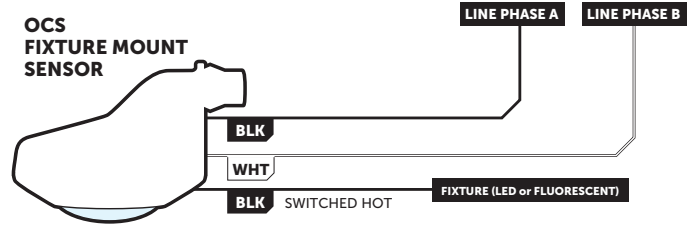

WIRING

SINGLE PHASE WIRING

OCS FIXTURE MOUNT SENSOR

2-PHASE WIRING (208 VAC)

OCS FIXTURE MOUNT SENSOR

DIMMING WIRING

- Dimming wires are present on models with HL or NL option

OCS FIXTURE MOUNT SENSOR w/ 0-10V DIMMING

* VIO/GRY DIMMING WIRES (0-10V) SHOULD BE TREATED AS CLASS 1

INSTALLATION

FRONT

ENCLOSURE INTEGRATES
~ 3" OF DROP DOWN
FROM FIXTURE KNOCKOUT

SIDE