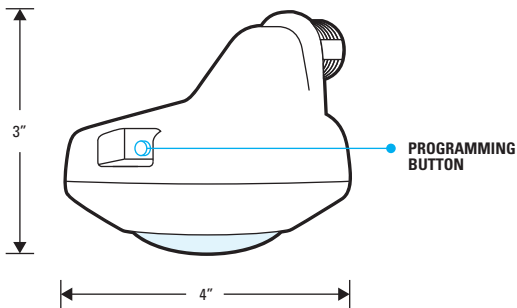

WIRING

SINGLE PHASE WIRING

OCS FIXTURE MOUNT SENSOR

2-PHASE WIRING (208 VAC)

OCS FIXTURE MOUNT SENSOR

DIMMING WIRING

- Dimming wires are present on models with HL or NL option

OCS FIXTURE MOUNT SENSOR w/ 0-10V DIMMING

* VIO/GRY DIMMING WIRES (0-10V) SHOULD BE TREATED AS CLASS 1

INSTALLATION

FRONT

ENCLOSURE INTEGRATES
~ 3" OF DROP DOWN
FROM FIXTURE KNOCKOUT

SIDE